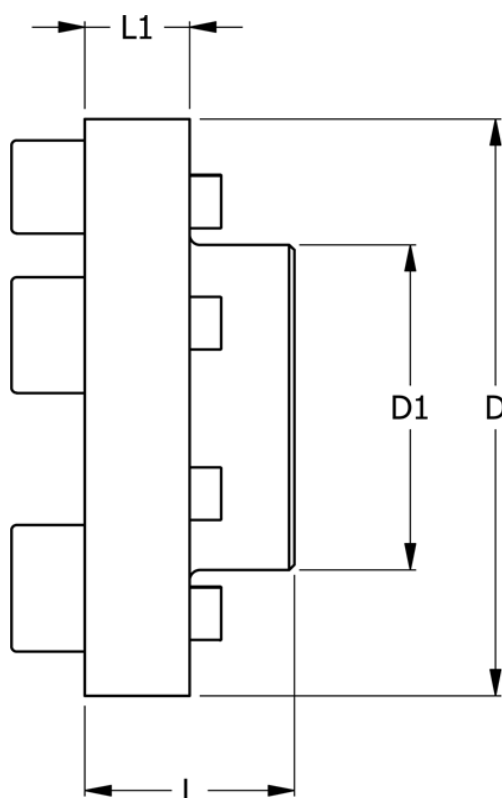

Article number: 330648023

Description: Coupling N-Eupex str. 480  
Part 2 & 3 without bore

## Measures

D	= 480
D1	= 240
L	= 190
L1	= 65
Max bore	= 145
Torque (N m)	= 16600